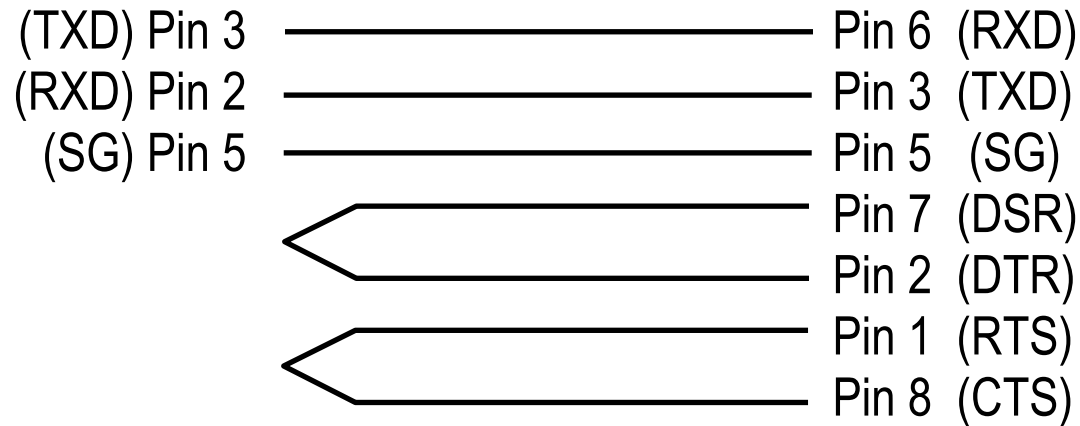

PC-100

Atron Systems, Inc.

PC-100 to Sanyo 25 Pin Interface Cable

<http://www.atronsystems.com/techs.htm>

12-26-2001

600-00B01-02003M

PC-100

Atron Systems, Inc.